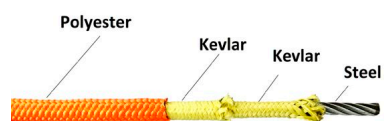

## CABLE BARRIERS

Valutazione: Nessuna valutazione

**Prezzo:**

Modificatore prezzo variante:

Prezzo scontato:

Prezzo di vendita scontato:

Prezzo di vendita:

Prezzo IVA esclusa:

### the new frontier OF CABLE SAFETY SYSTEM.

Gamba is now launching a new coated cable safety system that will be presented to the media at the RAI Intertraffic Amsterdam on April, 6.

The function of Cable Barrier System is to avoid the possibility that any threatening vehicles might exit the Access Control Point response zone and enter into the installation: **Gamba**