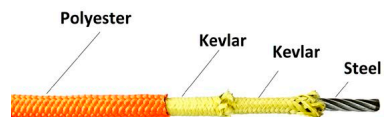

## CABLE BARRIERS

Valutazione: Nessuna valutazione

**Prezzo:**

Modificatore prezzo variante:

Prezzo scontato:

Prezzo di vendita scontato:

Prezzo di vendita:

Prezzo IVA esclusa:

### the new frontier OF CABLE SAFETY SYSTEM.

Gamba is now launching a new coated cable safety system that will be presented to the media at the RAI Intertraffic Amsterdam on April, 6.

The function of Cable Barrier System is to avoid the possibility that any threatening vehicles might exit the Access Control Point response zone and enter into the installation: **Gamba**